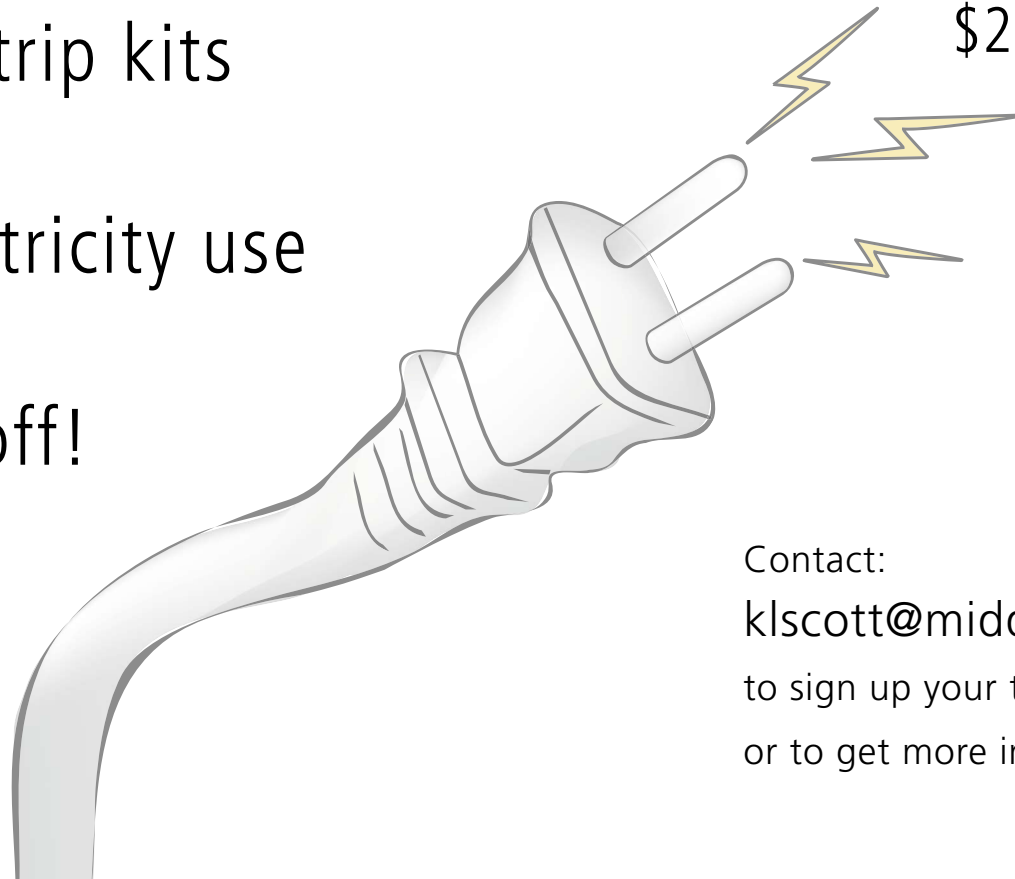

# Power Strip

HOW MUCH CAN YOU TAKE OFF?

Sign up your team

Get Power Strip kits

Track your electricity use

Take it off!

WIN \$100  
and  
\$25 Kiva gift card

Contact: