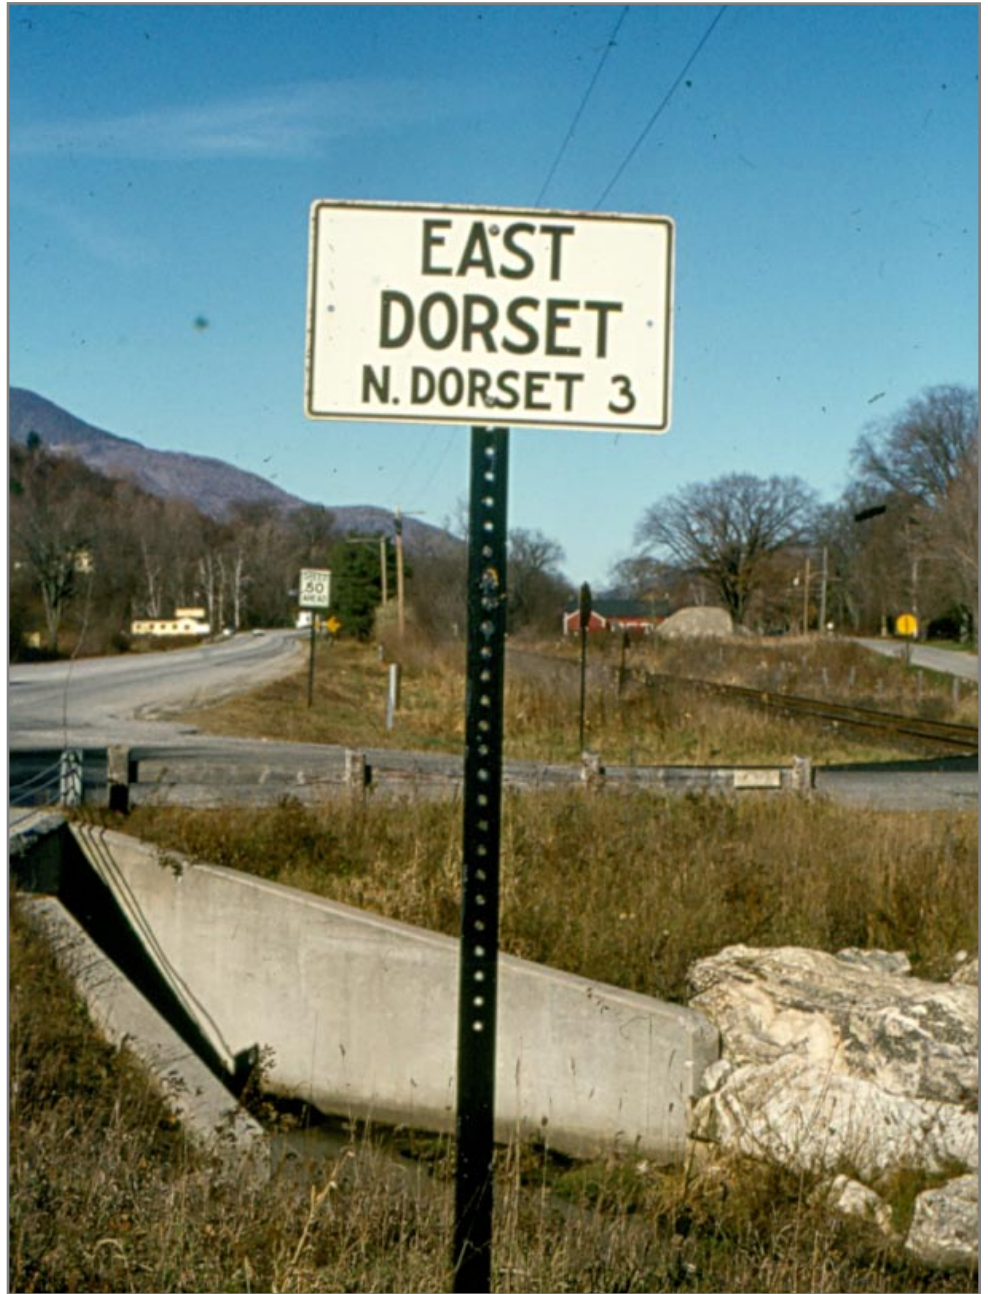

Poulin Collection - East
Dorset

Southbound Route 7 on Right - East Dorset Crossing
5/26/1962

Northbound at East Dorset Crossing 5/26/1962

Northbound Toward East Dorset Rte. 7 on Left - Old Route 7
on Right 5/26/1962

Northbound East Dorset 5/26/1962

Northbound East Dorset 5/26/1962

Southbound East Dorset 5/26/1962

Warming Hut for Sectionmen East Dorset 5/26/1962

Southbound East Dorset 5/26/1962

Northbound @ East Dorset Former Station Site on Right After
Crossing 5/26/1962

East Dorset Southbound 5/26/1962

Site of Former Rutland Station @ East Dorset 5/26/1962

Looking West at Old Route 7 Crossing East Dorset 5/26/1962

Southbound Just North of East Dorset 5/26/1962

Between East Dorset and North Dorset 5/26/1962

Route 7 Bridge Northbound 2nd Bridge North of East Dorset
5/26/1962

Southbound 5/26/1962

Northbound View off Route 7 Bridge 5/26/1962

Northbound 5/26/1962

Southbound View off Route 7 Bridge 5/26/1962

Source of Otter Creek at Lake Iorraine