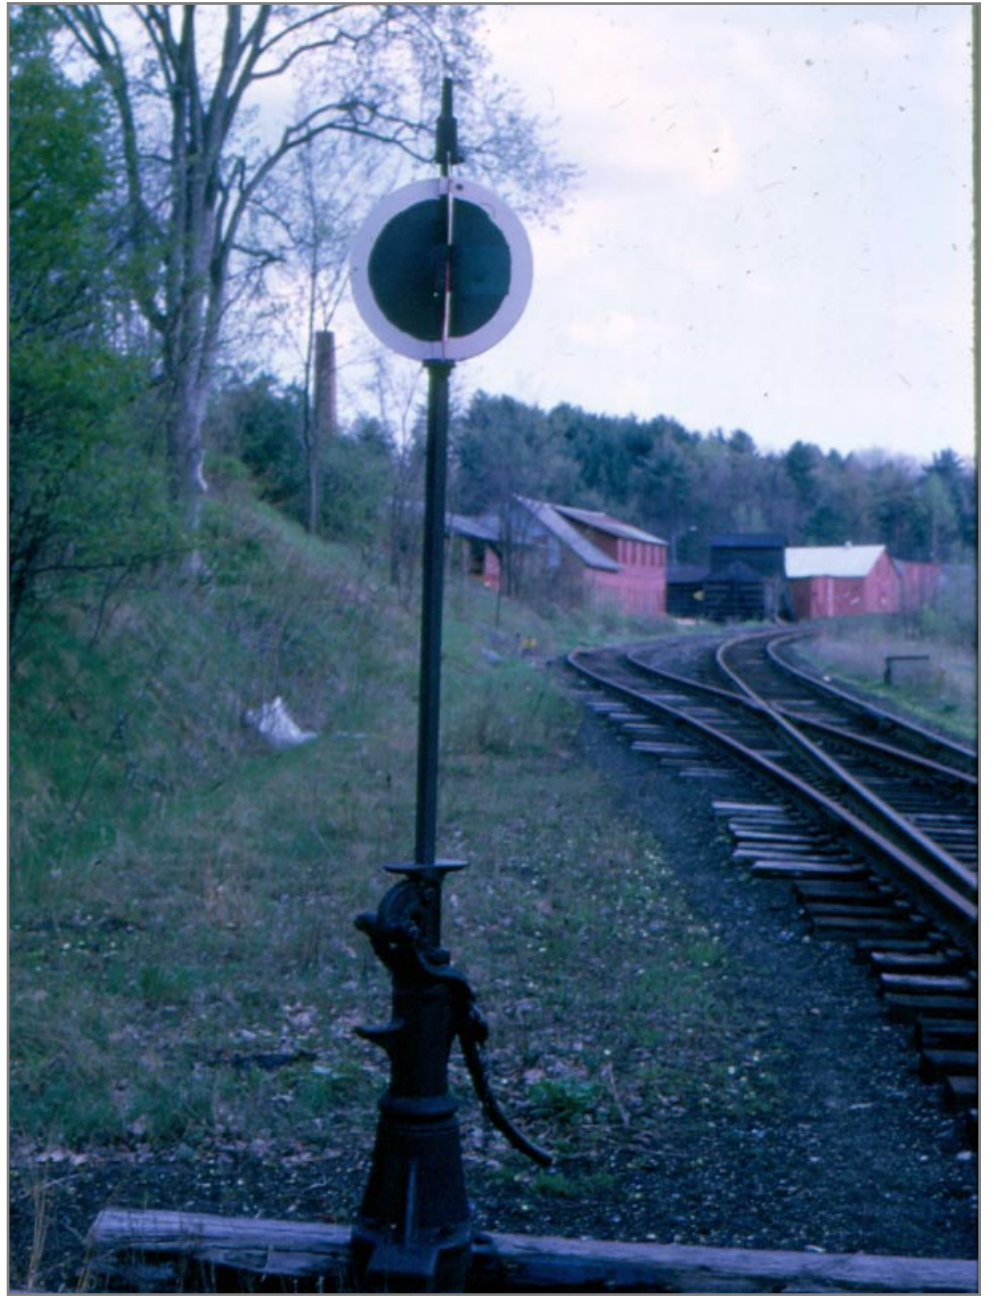

Southbound @ Beginning of 4th Curve Out of Arlington
5/19/1962

Southbound Heading into Arlington @ MP #14 Former Siding
on Left 5/6/1962

Northbound @ MP #14 5/6/9162

Bridge #62